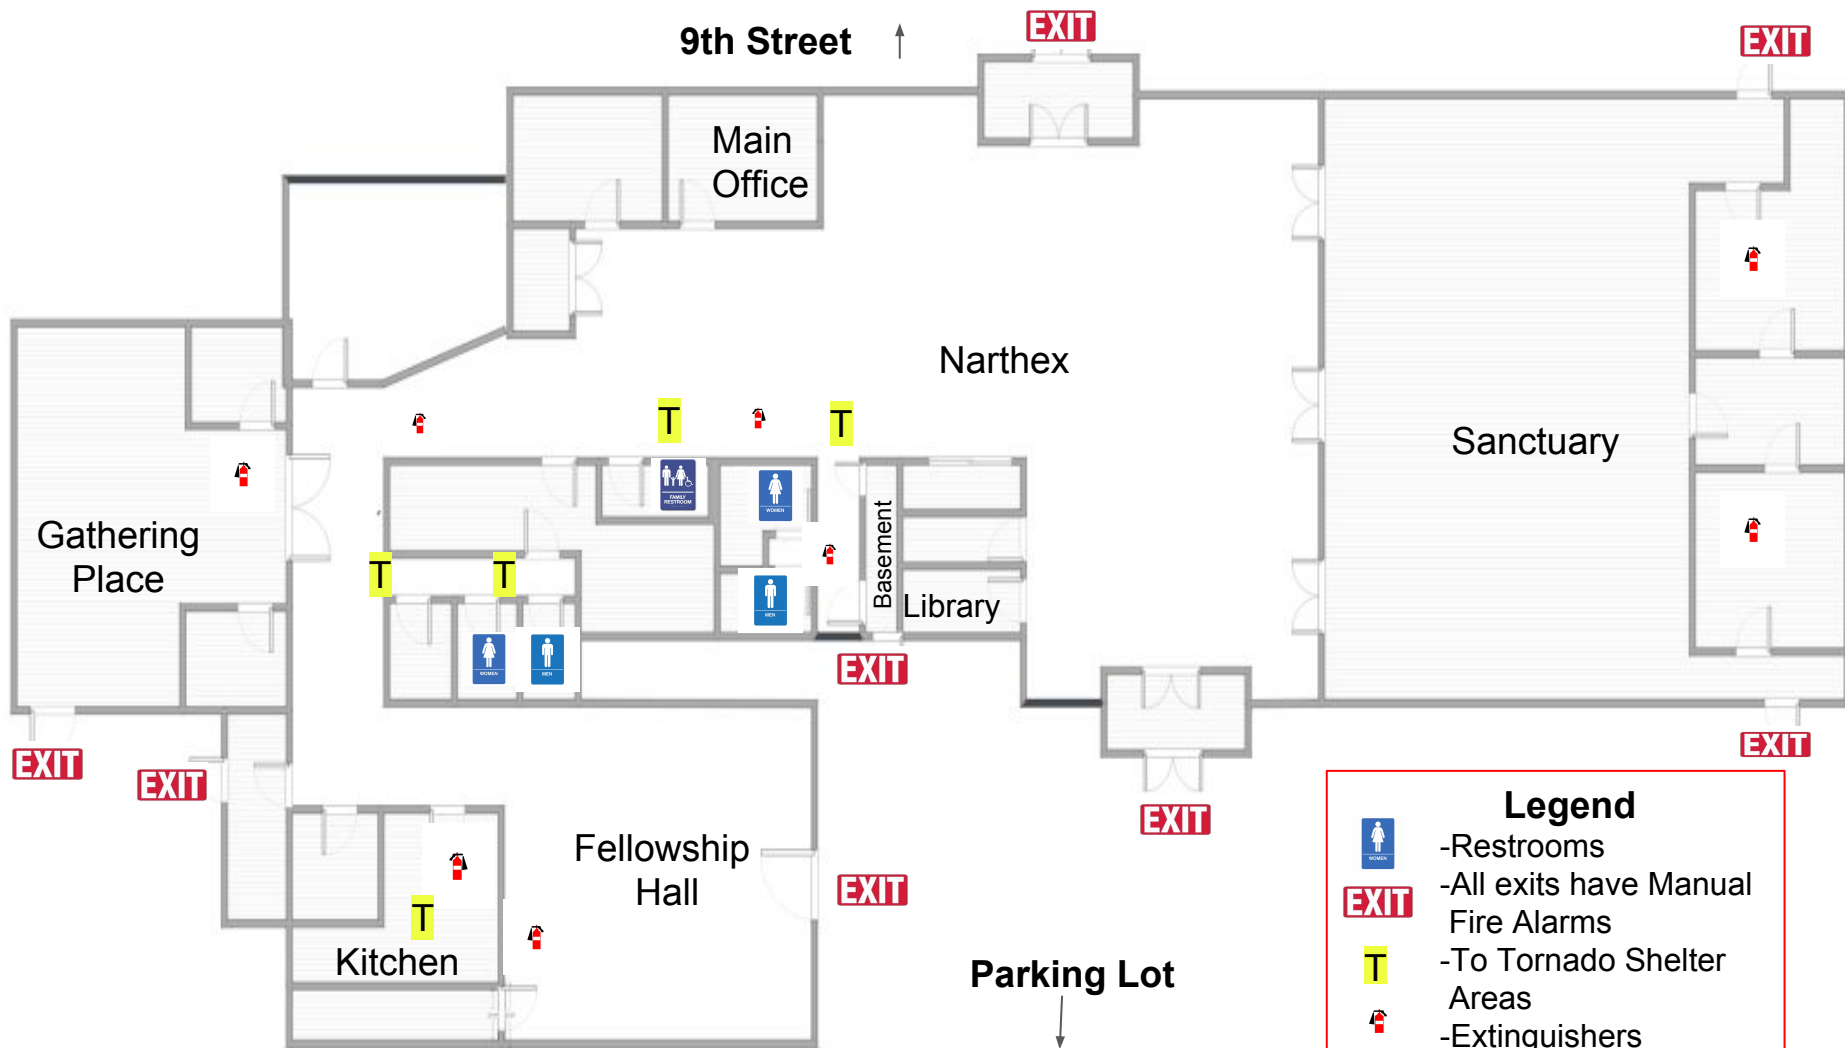

Legend

-  -Restrooms
-  -All exits have Manual Fire Alarms
-  -To Tornado Shelter Areas
-  -Extinguishers

Legend

-  -Restrooms
-  -All exits have Manual Fire Alarms
-  -To Tornado Shelter Areas
-  -Extinguishers